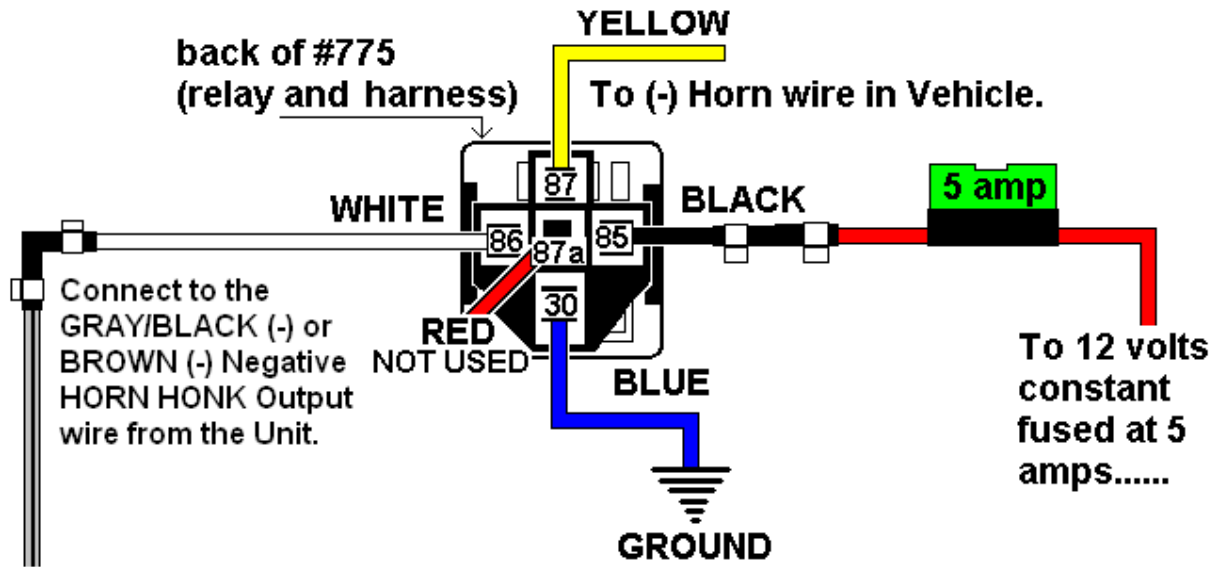

#775 To Negative(-) Horn Honk Output wire to Negative(-) Horn wire on Vehicle.....

#775 To Negative(-) Horn Honk Output wire to Positive(+) Horn wire on Vehicle.....